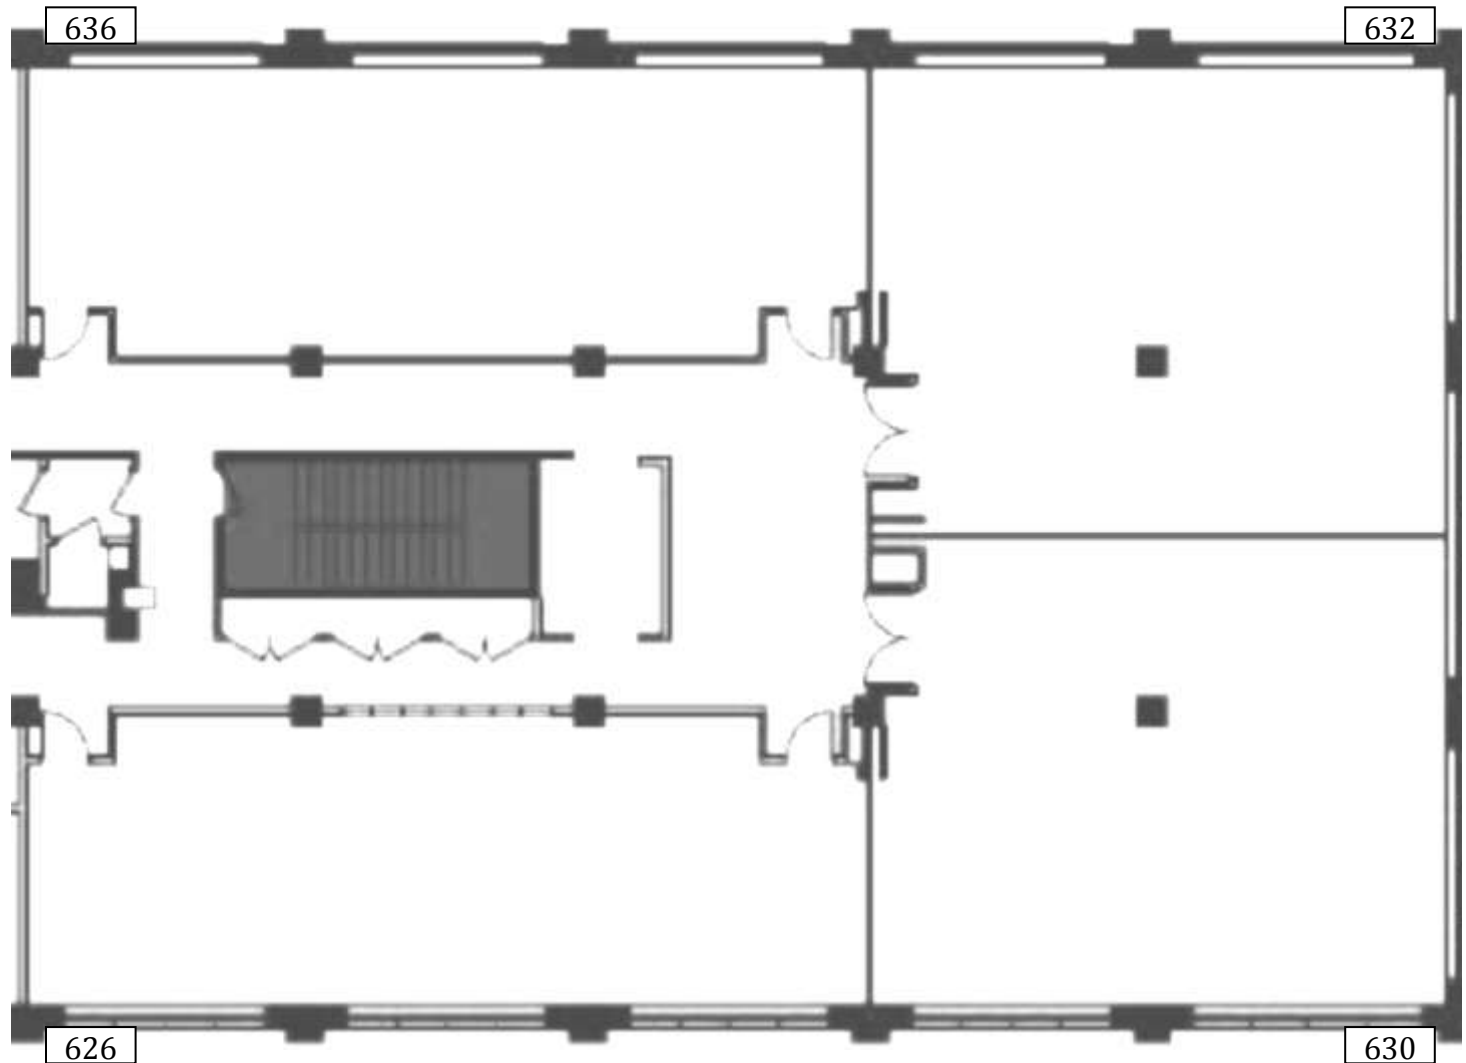

CLASSROOMS 626-636 (6th FLOOR)

EVENT TITLE
EVENT DATE

Room Dimensions

- 626 - 55'x20'
- 630 - 38'x31'
- 632 - 38'x31'
- 636 - 55'x20'