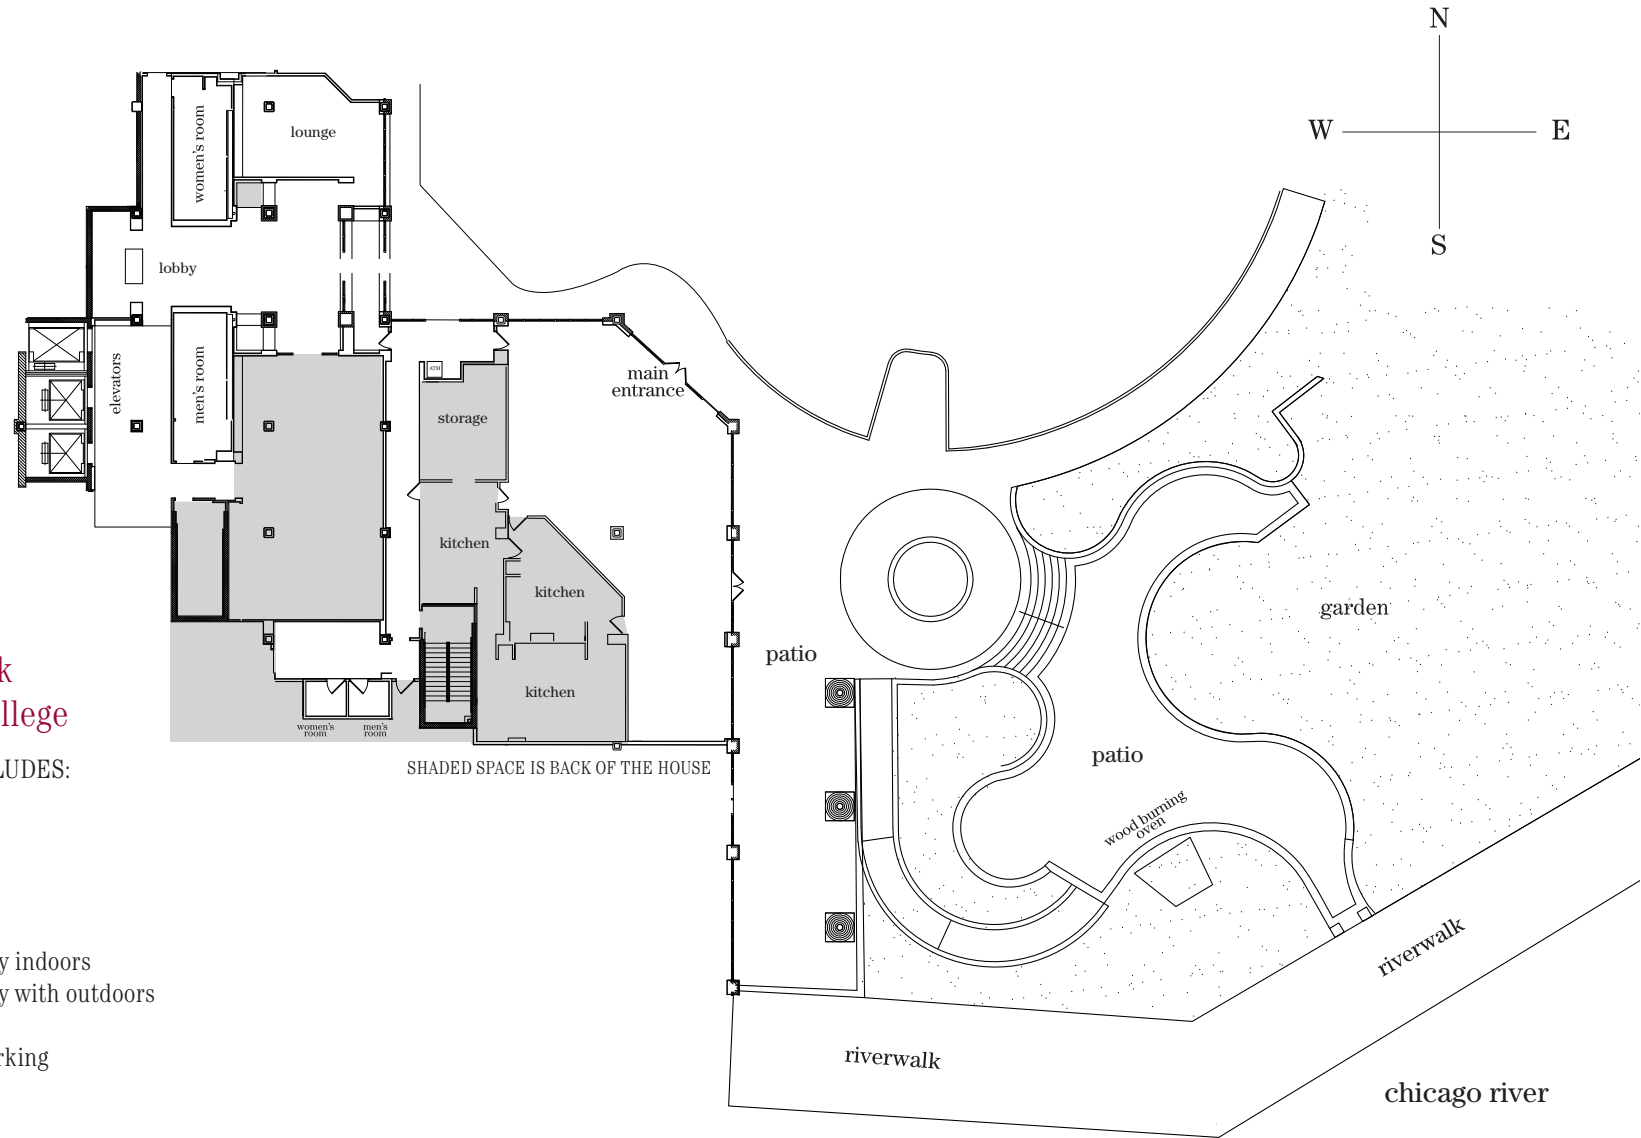

## The Riverwalk at Kendall College

### FLOOR PLAN INCLUDES:

- Main event space
- Outdoor space

### FEATURES

- 1890 sq ft
- 100 person capacity indoors
- 200 person capacity with outdoors
- Private entrance
- Complimentary parking

# The Riverwalk

at Kendall College