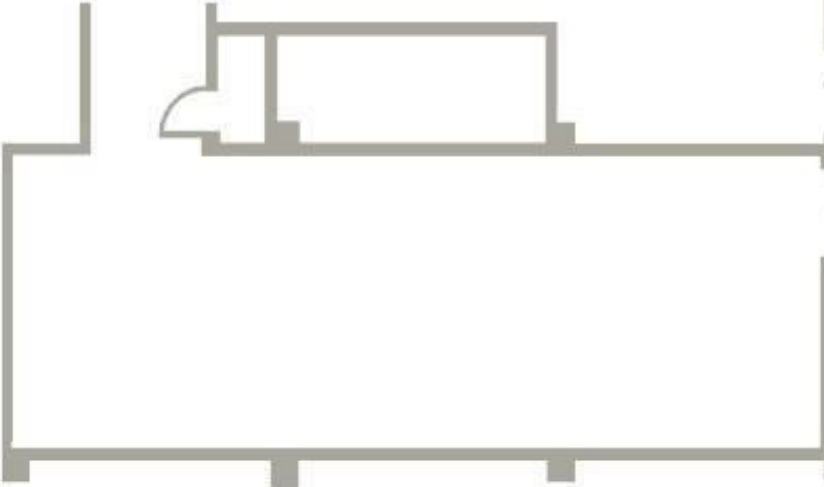

KENDALL COLLEGE RIVERWORKS CAMPUS

5th FLOOR SPACE: AIT KITCHEN / AUDITORIUM / WINE ROOM

EVENT NAME ~ EVENT DATE

AIT KITCHEN: Room Dimensions 37x20'

STORAGE ROOM

FRANKE KITCHEN

PRE-FUNCTION EAST
Room Dimensions 20x19'

WINE ROOM: Room Dimensions 56x19'

AUDITORIUM: Room Dimensions 57x62'