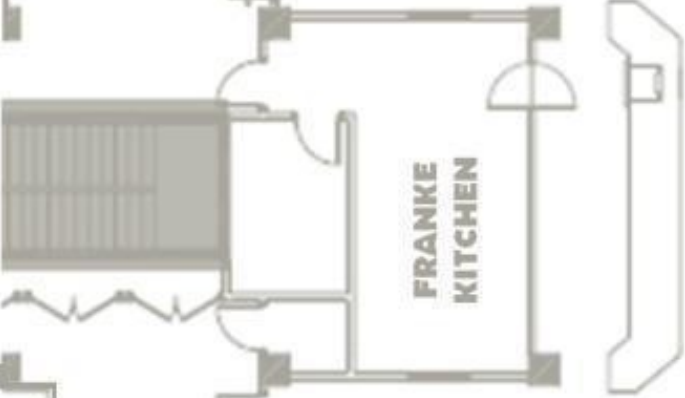

KENDALL COLLEGE RIVERWORKS CAMPUS

5th FLOOR SPACE: AIT KITCHEN / AUDITORIUM / WINE ROOM

EVENT NAME ~ EVENT DATE

AIT KITCHEN: Room Dimensions 37x20'

STORAGE ROOM

FRANKE KITCHEN

PRE-FUNCTION EAST
Room Dimensions 20x19'

WINE ROOM: Room Dimensions 56x19'

AUDITORIUM: Room Dimensions 57x62'