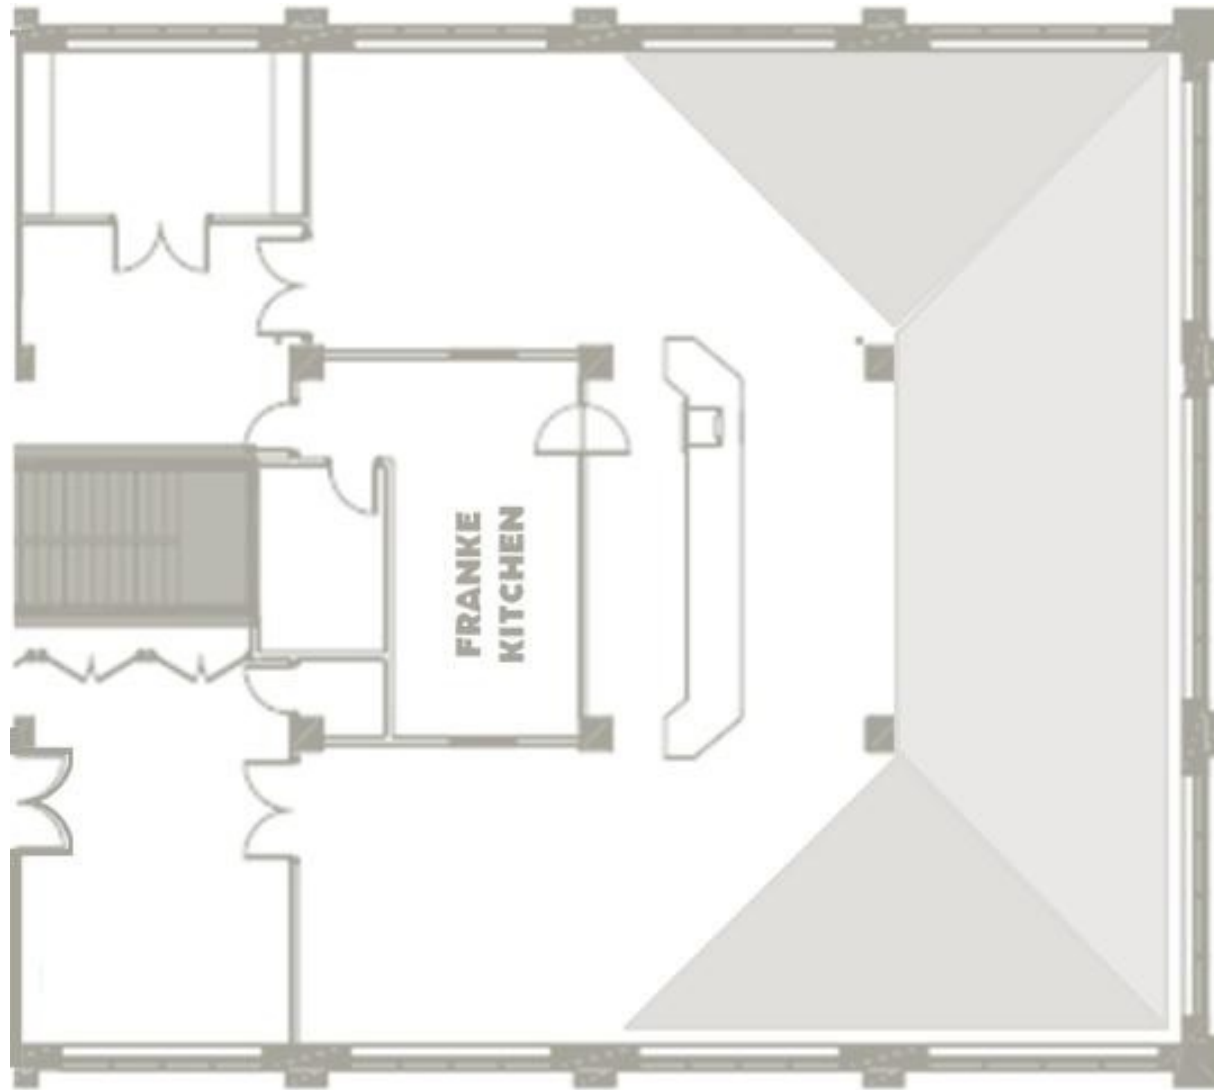

KENDALL COLLEGE RIVERWORKS CAMPUS

5th FLOOR SPACE: AUDITORIUM

AUDITORIUM: Room Dimensions 57x62'

AUDITORIUM EAST
Room Dimensions 20x19'

EVENT NAME ~ EVENT DATE